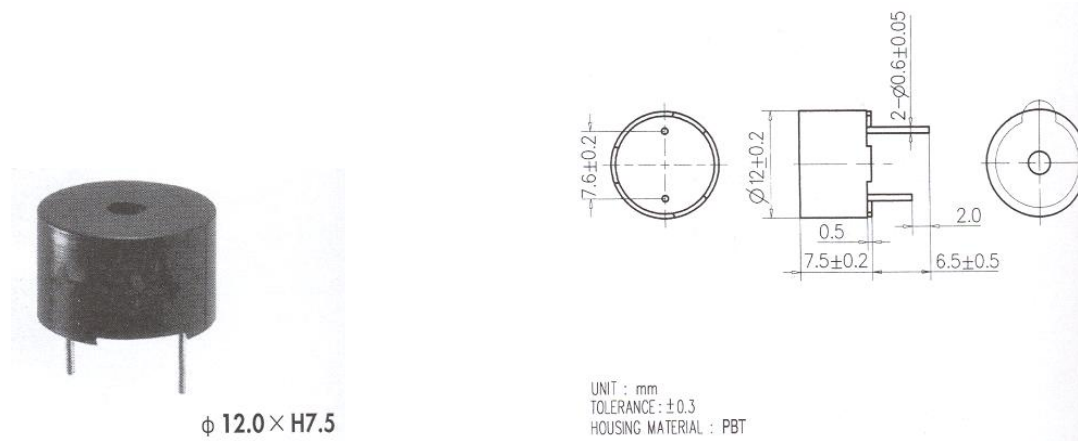

Product Data Sheet

Part No. WST-1201 UX/BX Washable Type

(self drive circuit)

DIMENSIONS

Type	Unit	
Rated Voltage	(Vdc)	1.5
Operating Voltage	(Vdc)	1.4~2
Rated Current	(mA)	< 25
Sound Output at 10cm	(dB)	> 75
Resonance Frequency	(Hz)	2300 \pm 500
Response Time	(Ms)	< 25
Operating Temp	(C)	-20+70
Storage Temp	(C)	-25+80
Weight	(g)	2
Dimension	mm	12 x H7.5
*Value applying rated voltage (DC)		
*distance for measurement 10cm		
*WST-12XXBX: 3100 Hz		